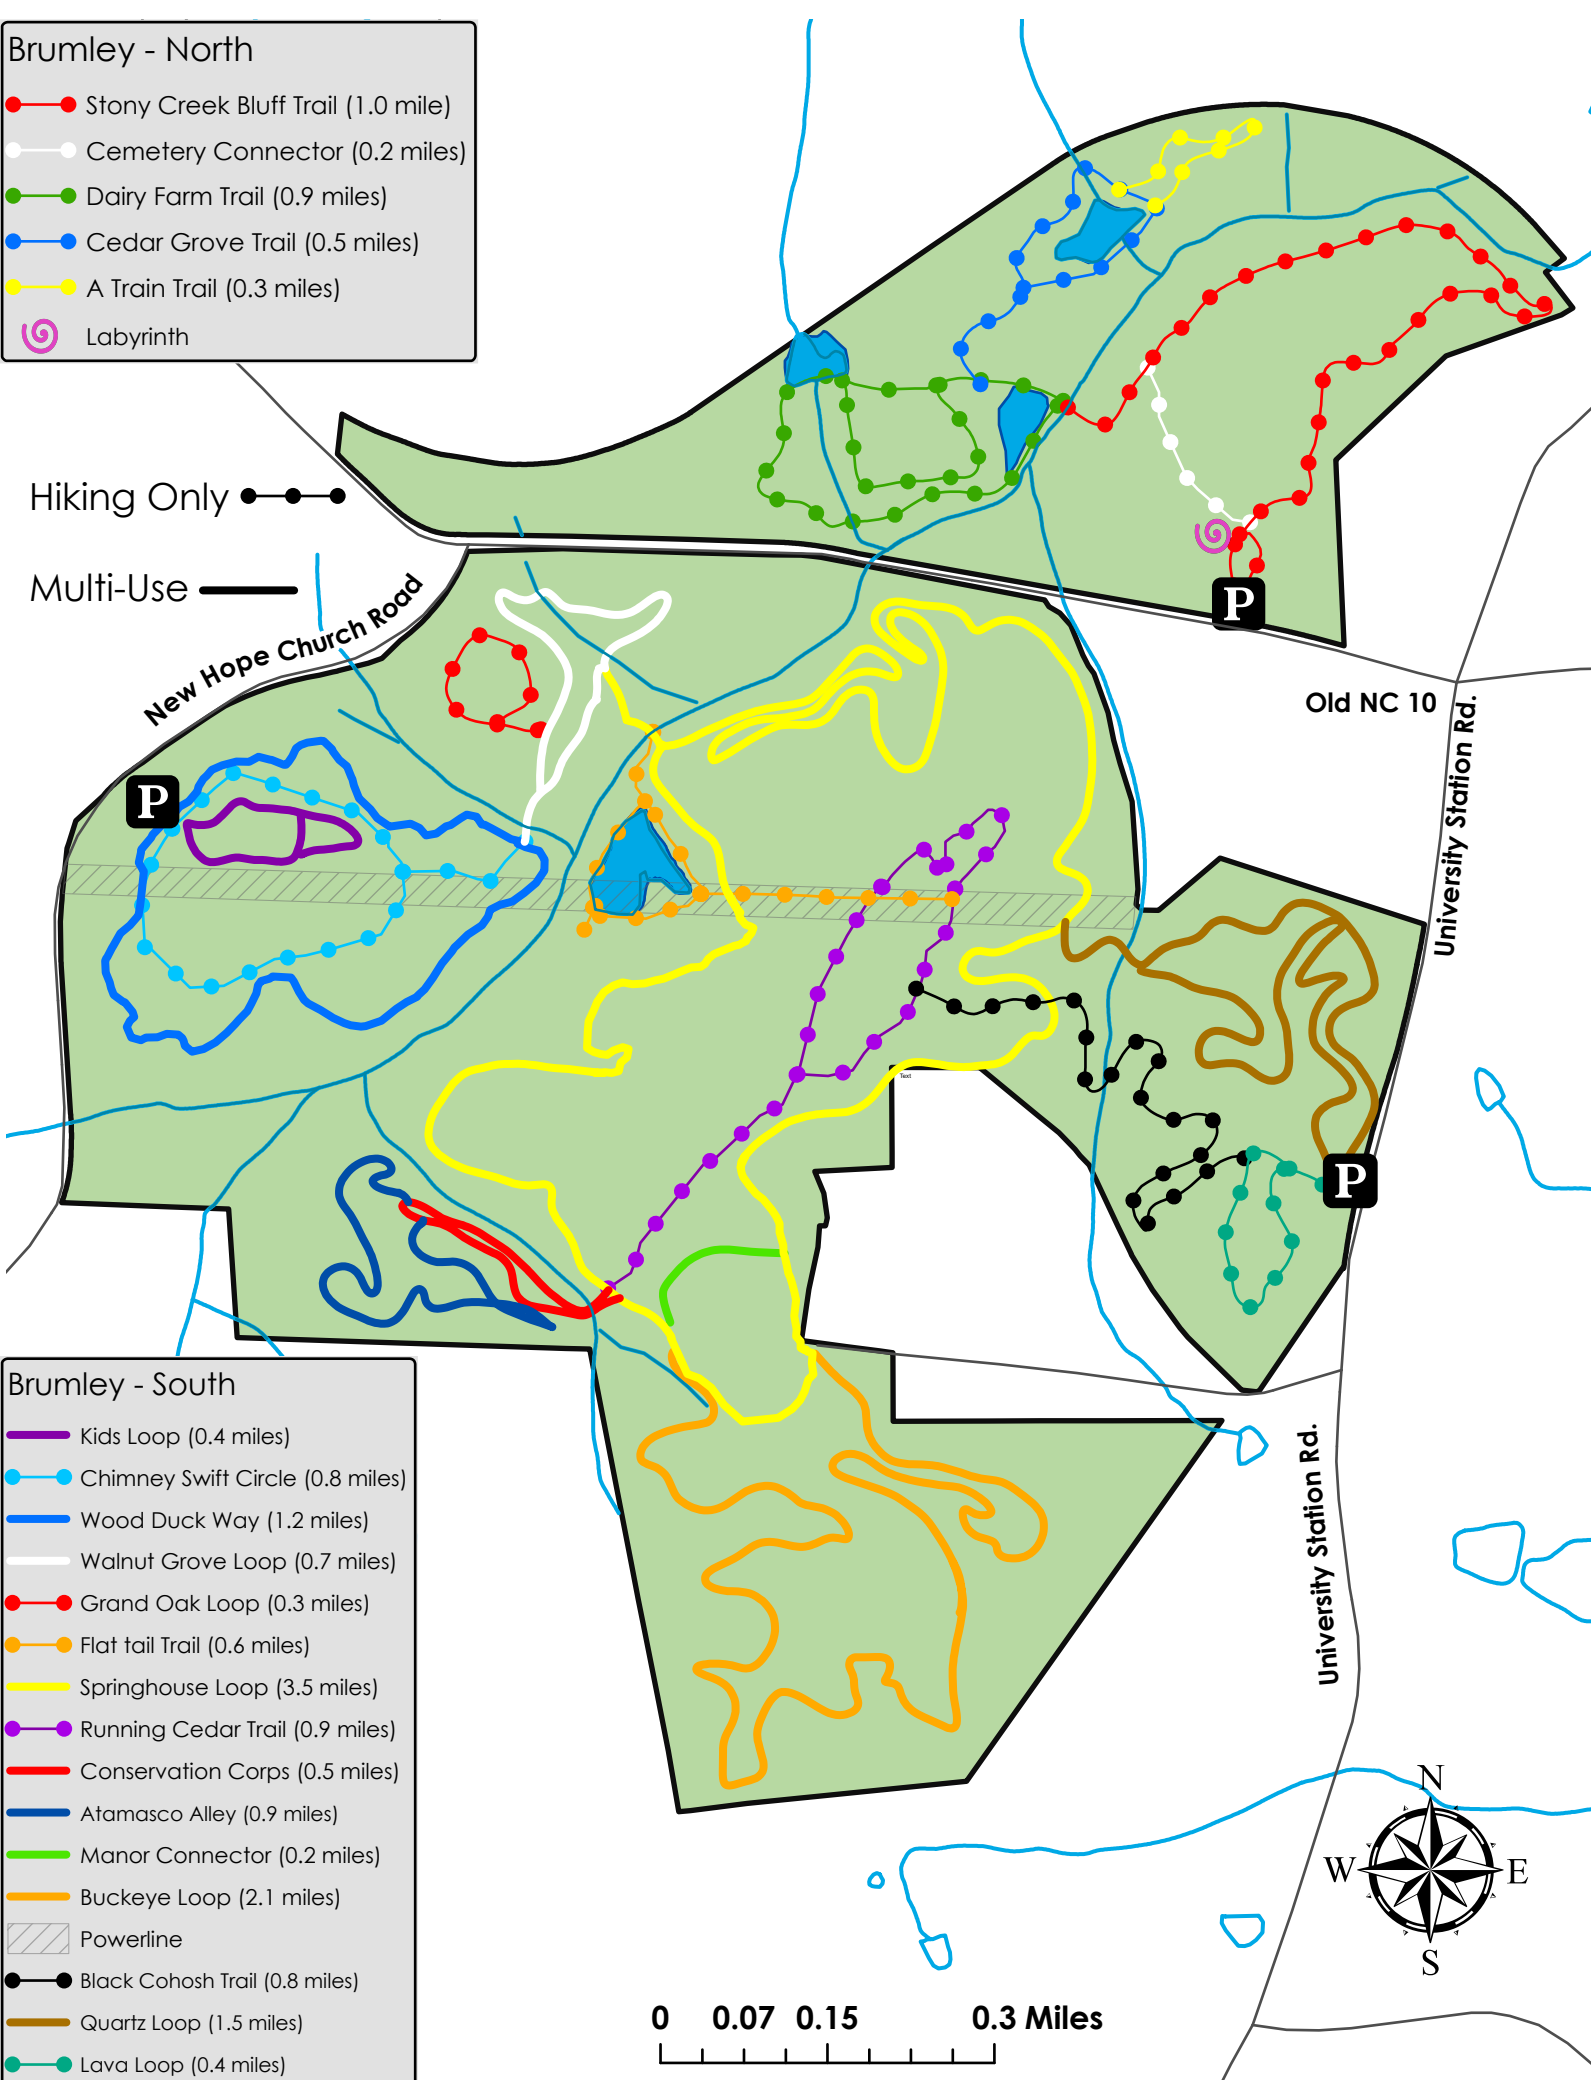

Brumley - North

- Stony Creek Bluff Trail (1.0 mile)
- Cemetery Connector (0.2 miles)
- Dairy Farm Trail (0.9 miles)
- Cedar Grove Trail (0.5 miles)
- A Train Trail (0.3 miles)
- Labyrinth

Hiking Only ● ● ●

Multi-Use —

Brumley - South

- Kids Loop (0.4 miles)
- Chimney Swift Circle (0.8 miles)
- Wood Duck Way (1.2 miles)
- Walnut Grove Loop (0.7 miles)
- Grand Oak Loop (0.3 miles)
- Flat tail Trail (0.6 miles)
- Springhouse Loop (3.5 miles)
- Running Cedar Trail (0.9 miles)
- Conservation Corps (0.5 miles)
- Atamasco Alley (0.9 miles)
- Manor Connector (0.2 miles)
- Buckeye Loop (2.1 miles)
- Black Cohosh Trail (0.8 miles)
- Quartz Loop (1.5 miles)
- Lava Loop (0.4 miles)

▨ Powerline

0 0.07 0.15 0.3 Miles